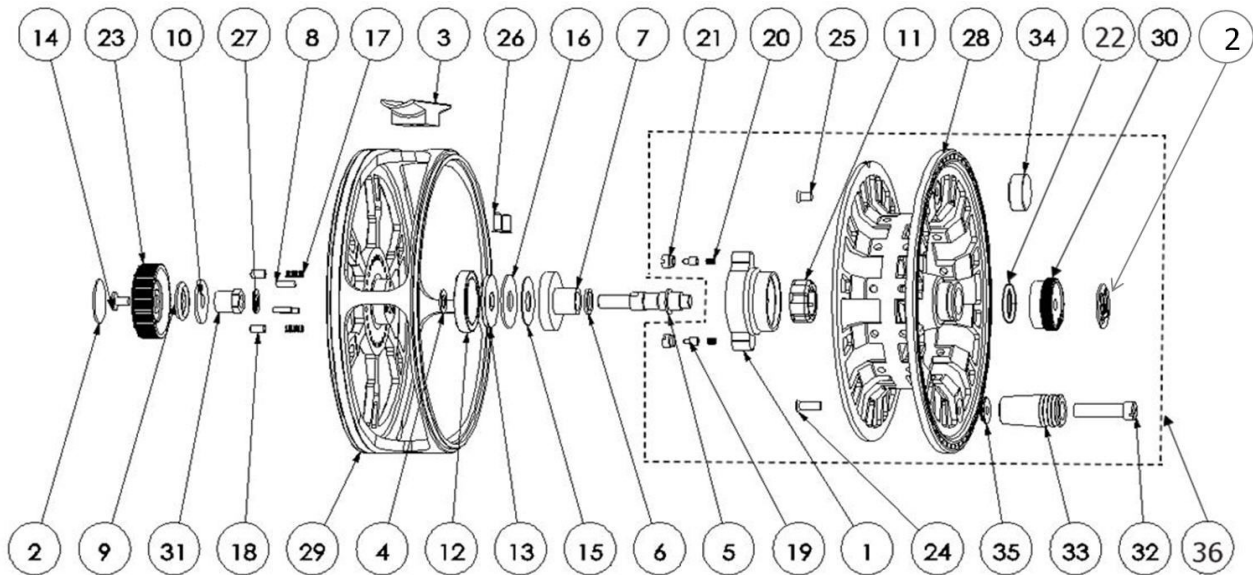

PARTS LIST FOR HARDY ULTRALITE MA DD 8000 / 10000

#	DESCRIPTION	QTY	PART NO.		HARDY STYLE NO.	
			8000	10000	8000	10000
1	Clutch Retaining Nut	1	1329027		HEUD050SP01	
2	Badge	2	1329272		HREUN005SP9	
3	Reelback	1	1389571		N/A	
4	Spindle Washer 1T	1	1366076		N/A	
5	Spindle	1	1389572		N/A	
6	Drag Washer Small	1	1329249		HREUN005SP22	
7	Clutch Body	1	1329250		HREUN005SP23	
8	Push Pin	3	1329259		HREUN005SP31	
9	O-Ring	1	1329263		HREUN005SP35	
10	Push Pin Plate	1	1389573		N/A	
11	One-Way Clutch	1	1329242		HREUN005SP16	
12	Ball Bearing	1	1329255		HREUN005SP28	
13	Key Washer	1	1329253		HREUN005SP26	
14	Stop Screw	1	1389574		N/A	
15	Drag Washer Large 1	1	1329251		HREUN005SP24	
16	Drag Washer Large 2	1	1329252		HREUN005SP25	
17	Drag Click Spring	2	1329256		HREUN005SP29	
18	Drag Click Pin	2	1329258		HREUN005SP30	
19	Spool Click Pin	2	1329245		HREUN005SP19	
20	Spool Click Spring	2	1329244		HREUN005SP18	
21	Spool Click Nut	2	1329247		HREUN005SP20	
22	Latch O-Ring	1	1329024		HEUD010SP09	
23	Regulator Knob	1	1389575		N/A	
24	Handle Screw	1	1329236		HREUN005SP10	
25	Balance Screw	1	1329241		HREUN005SP15	
26	Reelback Screw	2	1329026		HEUD010SP11	
27	Spindle Washer 0.5T	1	1329254		HREUN005SP27	
28	Spool	1	1389576	1389620	N/A	
29	Frame	1	1389577	1389622	N/A	
30	Latch Nut	1	1389578		N/A	
31	Spindle Locknut	1	1389579		N/A	
32	Handle Wire	1	1389580		N/A	
33	Handle Knob	1	1389581		N/A	
34	Counter Balance	1	1389582		N/A	
35	Handle Cup	1	1389583		N/A	
36	Spare Spool	1	1371074	1371075	N/A	N/A

Reel Part Numbers: ULTRALITE MA DD 8000: 1371069, MA DD 10000: 1371070

25 00

Drawn: 15-April-2015

Drawing Version: 34-13208-00